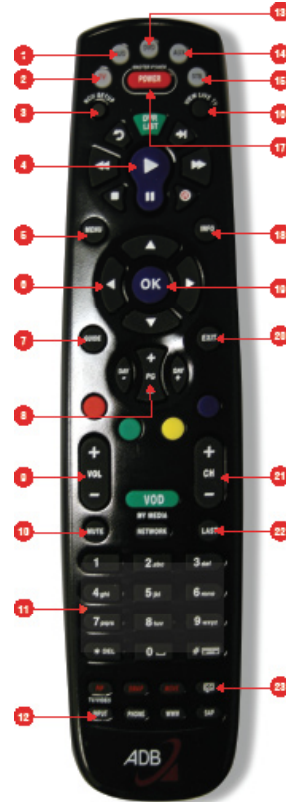

PREMIUM MOVIE PACKAGES

\$12.99 per package per month

CINEMAX

Max
5Max
ActionMax E
ActionMax W
Cinemax E
Cinemax W
MoreMax W
MoreMax E
OuterMax
WMax

HBO

HBO Comedy
HBO E
HBO Family E
HBO Family W
HBO Signature E
HBO Signature W
HBO W
HBO Zone
HBO2 E
HBO2 W

STARZ

Action
Drama
Encore
Love
Mystery
Starz
Starz Cinema
Starz Edge
Starz in Black
Starz Kids & Family
WAM
Westerns

Appropriate taxes, including but not limited to sales tax and franchise fees, will be added to all services.

REMOTE CONTROL LAYOUT

1. Audio	14. AUX
2. TV	15. Set Top Box (STB)
3. RCV Setup	16. View Live TV
4. DVR Controls	17. Power
5. Menu	18. Info
6. Direction Keys	19. OK
7. Guide	20. Exit (Menu)
8. Page Up/Down	21. Channel Up/Down
9. Volume	22. Last Channel
10. Mute	23. Close Caption
11. Number Pad	
12. Input	
13. DVD	* Future Use